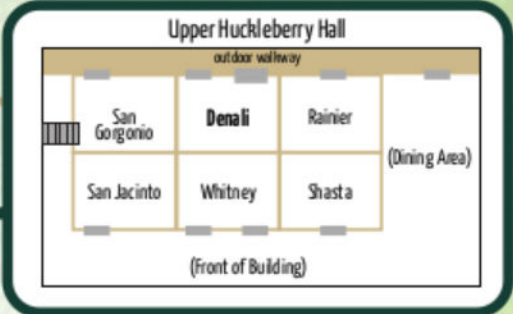

WELCOME TO PALI RETREAT

RUNNING SPRINGS, CA

EST. 1999

Cabins

High Ropes Course

Archery Course

Zip Line

Arrival/Departures

Private Rooms

Trail

Dining

Camp Store

Wellness Center

Parking

Grass

Water